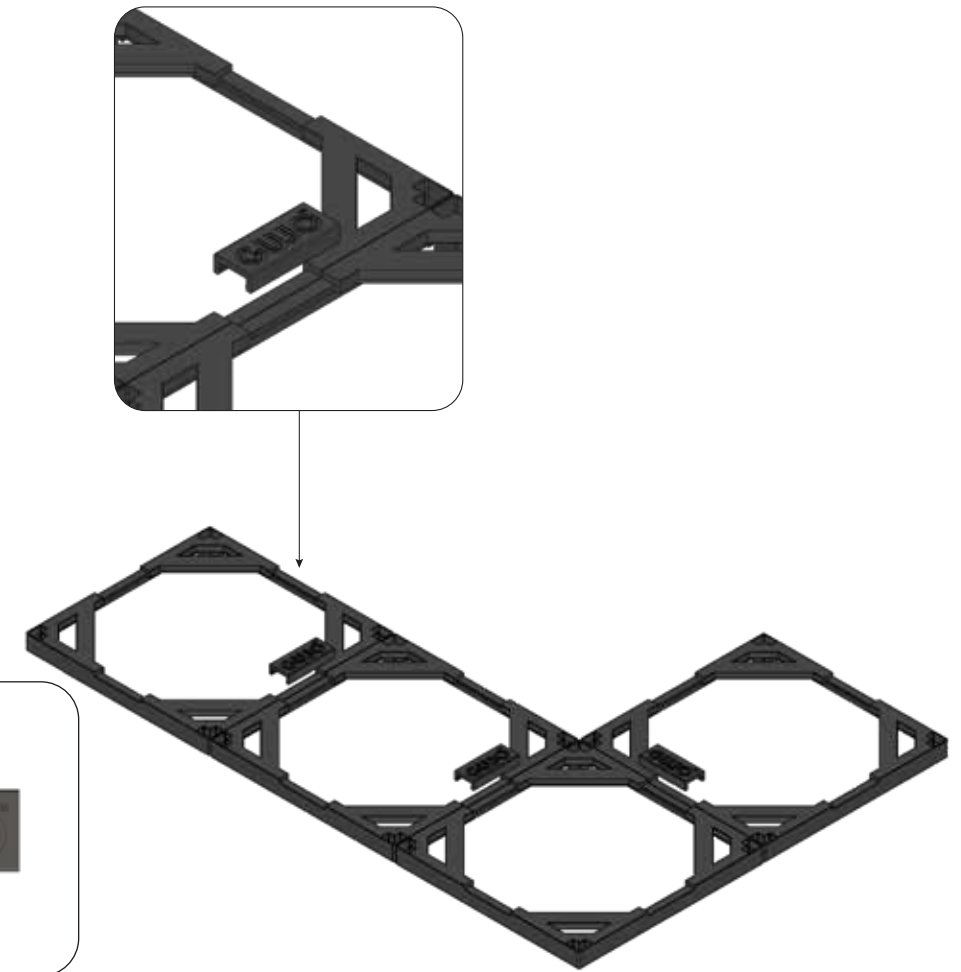

GUJO
ADVENTURE

MARS SPACE BASE

AGES 6+

1 SEE PAGE 36 & 37 FOR A COMPLETE PARTS LIST

2 CHECK THE PANEL NUMBER

SLIDE THE PANEL INTO POSTS

A

STEP 1

x4

x3

A

**STEP
2**

A

**STEP
3**

A

STEP 4

6

A

STEP 5

7

A

**STEP
6**

STEP 5

A06

A07

A

**STEP
7**

x2

x1

A**STEP 8**

2

3