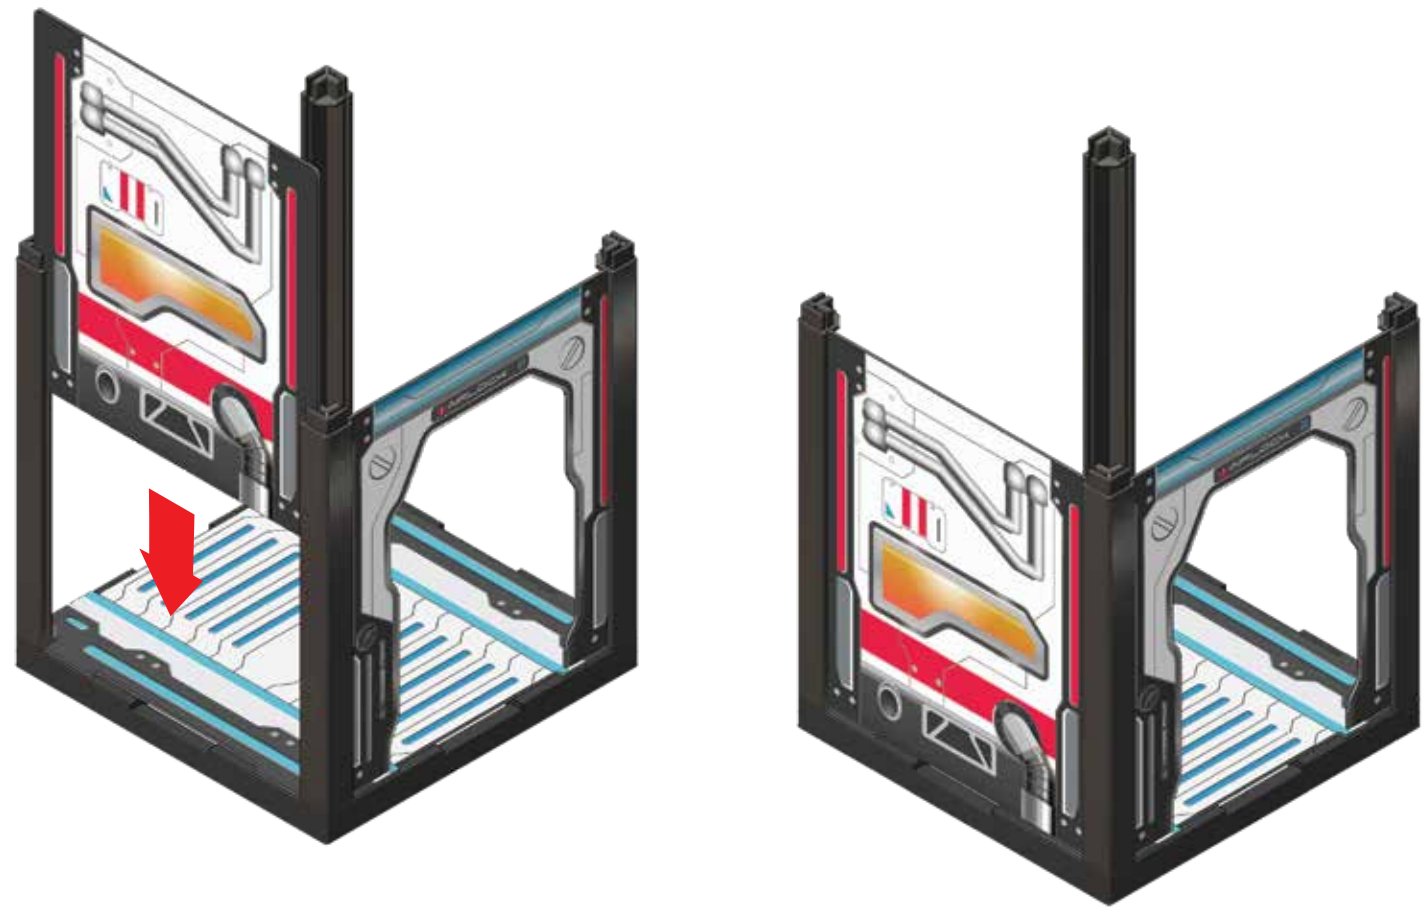

GUJO
ADVENTURE

MARS SPACE BASE

AGES 6+

1 SEE PAGE 36 & 37 FOR A COMPLETE PARTS LIST

2 CHECK THE PANEL NUMBER

SLIDE THE PANEL INTO POSTS

A

STEP 1

x4

x3

A

**STEP
2**

A

**STEP
3**

A

STEP 4