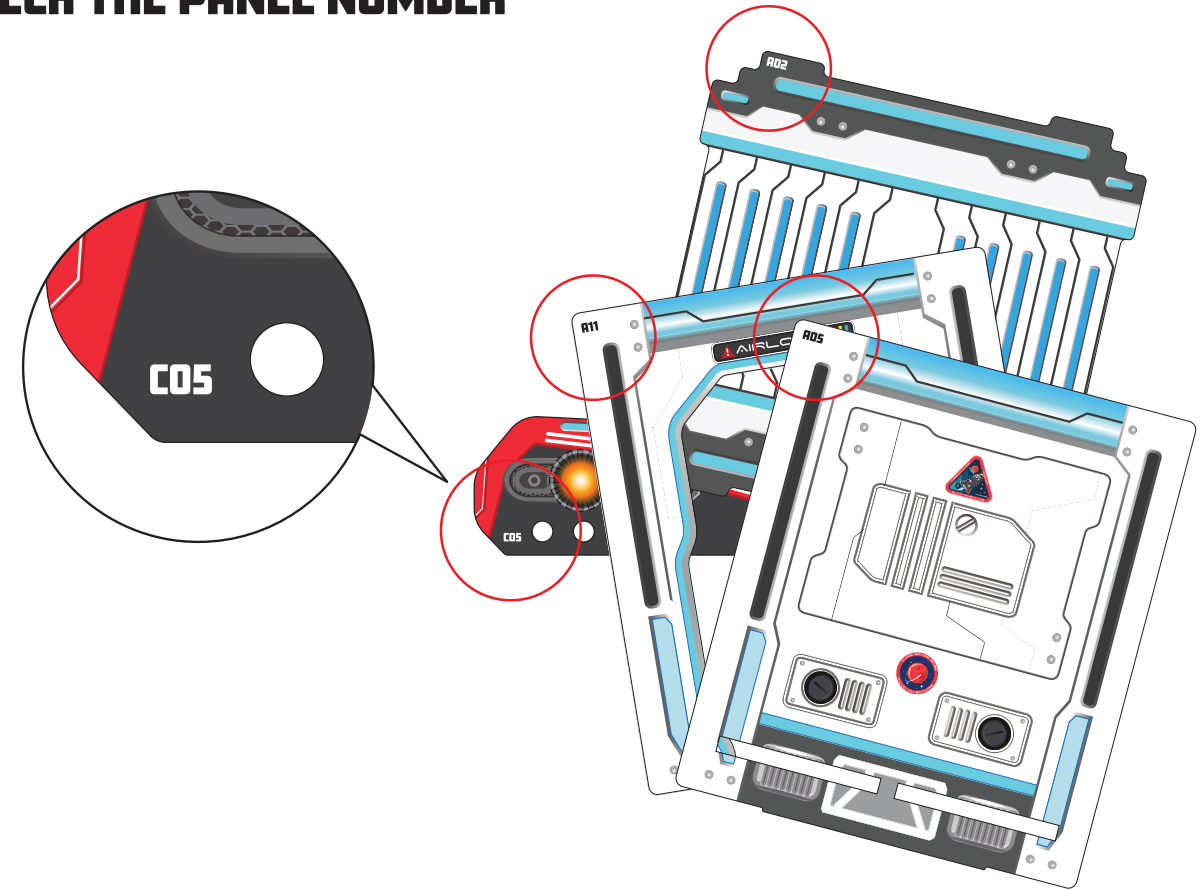

GUJO
ADVENTURE

MARS SPACE BASE

AGES 6+

1 SEE PAGE 36 & 37 FOR A COMPLETE PARTS LIST

2 CHECK THE PANEL NUMBER

SLIDE THE PANEL INTO POSTS

A

STEP 1

x4

x3

A

**STEP
2**

A

**STEP
3**

A

STEP 4