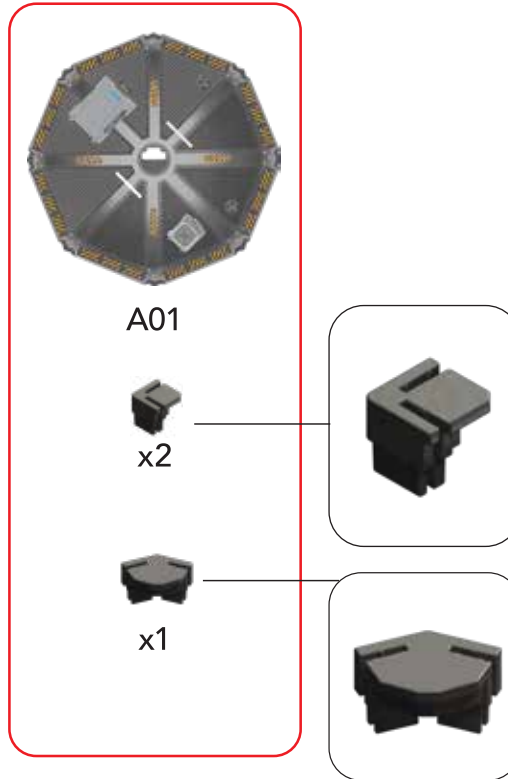

GUJO
ADVENTURE

MISSION MARS ROCKET

AGES 7+

- 1 SEE PAGES 56 & 57 FOR A COMPLETE PARTS LIST**
- 2 CHECK THE PANEL NUMBER**

SLIDE THE PANEL INTO POSTS

**COMMAND
MODULE**

**LIVING
QUARTERS**

**ENGINE
ROOM**

A

STEP 1

A

STEP 2

A

**STEP
3**

x7

A

**STEP
4**

A05

A06

A07

A

**STEP
5**

A02

A03