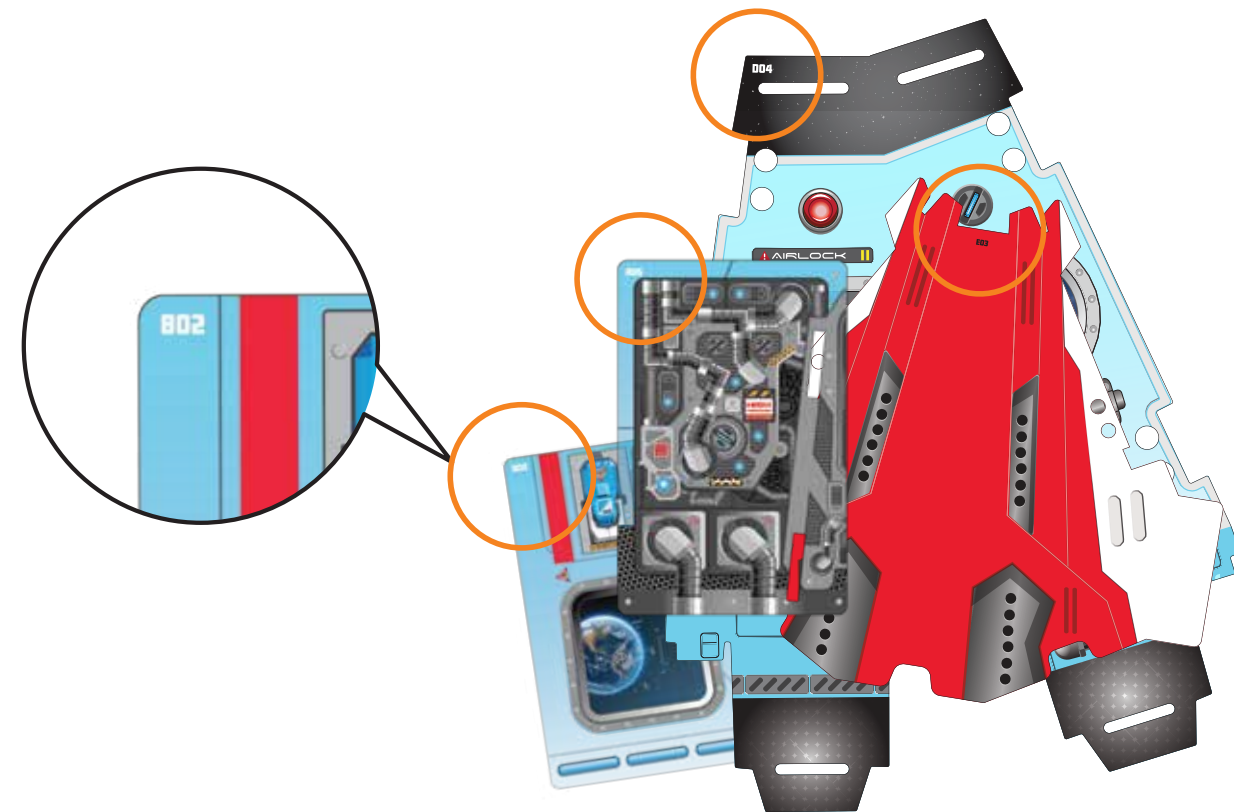

GUJO
ADVENTURE

MISSION MARS ROCKET

AGES 7+

- 1 SEE PAGES 56 & 57 FOR A COMPLETE PARTS LIST**
- 2 CHECK THE PANEL NUMBER**

SLIDE THE PANEL INTO POSTS

**COMMAND
MODULE**

**LIVING
QUARTERS**

**ENGINE
ROOM**

A

STEP 1

A

STEP 2

A

**STEP
3**

x7

A