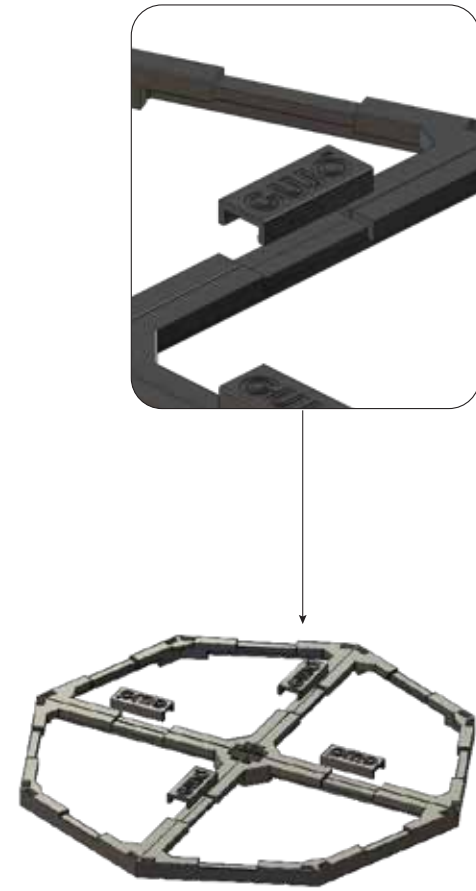

GUJO
ADVENTURE

MISSION MARS ROCKET

AGES 7+

- 1 SEE PAGES 56 & 57 FOR A COMPLETE PARTS LIST**
- 2 CHECK THE PANEL NUMBER**

SLIDE THE PANEL INTO POSTS

**COMMAND
MODULE**

**LIVING
QUARTERS**

**ENGINE
ROOM**

A

STEP 1

A

STEP 2

A

**STEP
3**

x7

A

**STEP
4**

A05

A06

A07

A

**STEP
5**

A02

A03