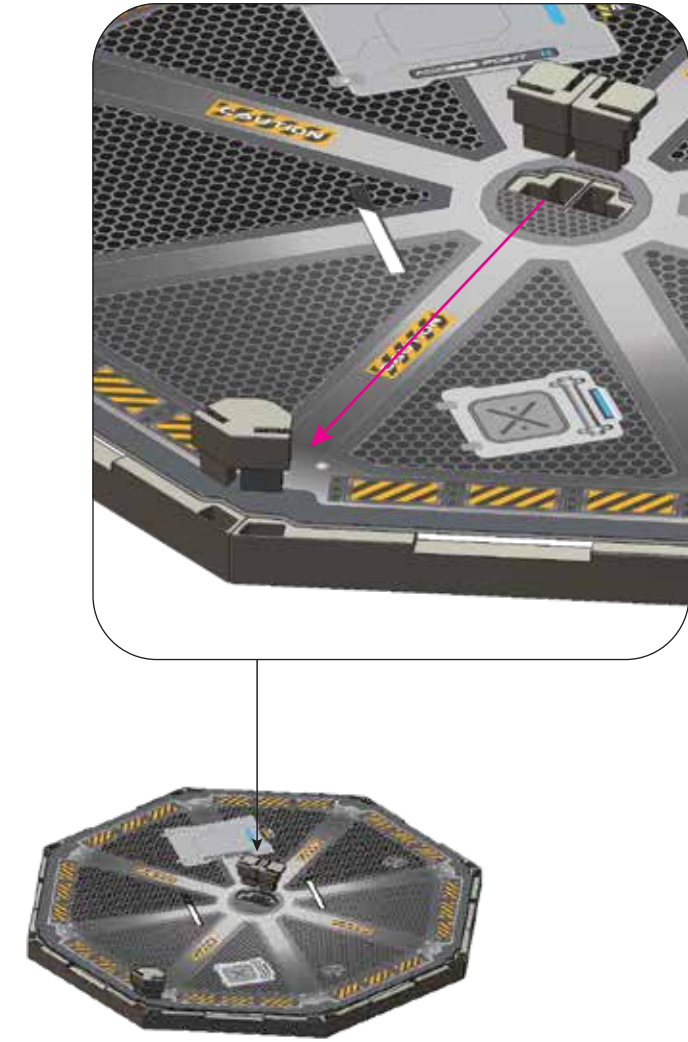

GUJO
ADVENTURE

MISSION MARS ROCKET

AGES 7+

- 1 SEE PAGES 56 & 57 FOR A COMPLETE PARTS LIST**
- 2 CHECK THE PANEL NUMBER**

SLIDE THE PANEL INTO POSTS

**COMMAND
MODULE**

**LIVING
QUARTERS**

**ENGINE
ROOM**

A

STEP 1

A

STEP 2

A

**STEP
3**

x7

A

**STEP
4**

A05

A06

A07

A

**STEP
5**

A02

A03