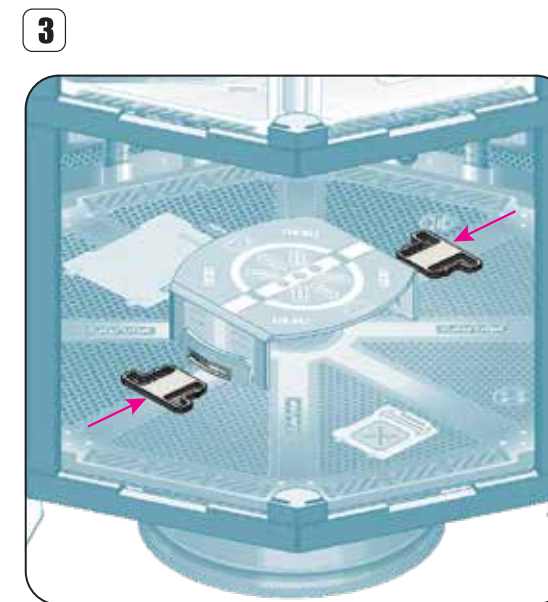

E

STEP 42

E

**STEP
43**

x2

E

**STEP
44**

STEP 41
(E02, E03)

x4

E

STEP 45

E

STEP 46

GUJO
ADVENTURE

**MORE GUJO
ADVENTURES**

LOST JUNGLE TEMPLE

MARS SPACE BASE

DEEP SEA SUBMARINE

UNDERWATER BASE

ALSO AVAILABLE

 **LUKI LAB**

Designed in California.
Irvine, CA 92614 USA
Made in China.
www.gujoadventure.com
(888) 551-4258