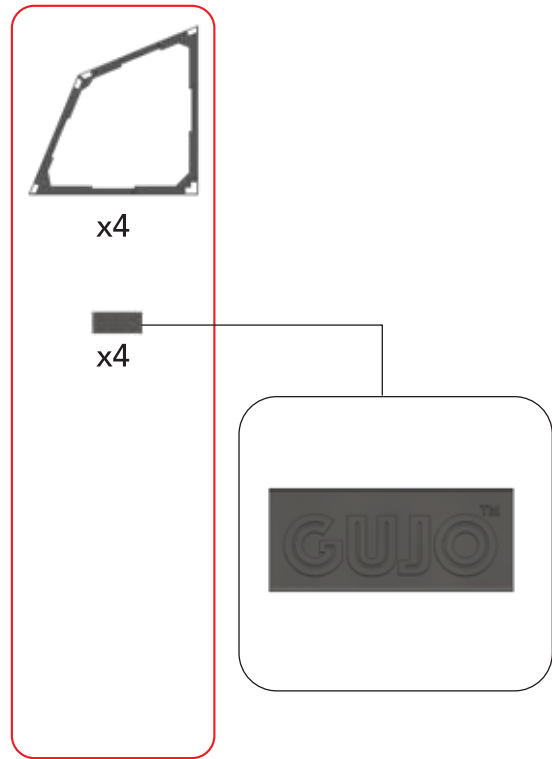

GUJO
ADVENTURE

MISSION MARS ROCKET

AGES 7+

- 1 SEE PAGES 56 & 57 FOR A COMPLETE PARTS LIST**
- 2 CHECK THE PANEL NUMBER**

SLIDE THE PANEL INTO POSTS

**COMMAND
MODULE**

**LIVING
QUARTERS**

**ENGINE
ROOM**

A

STEP 1

A

STEP 2

A

**STEP
3**

x7

A