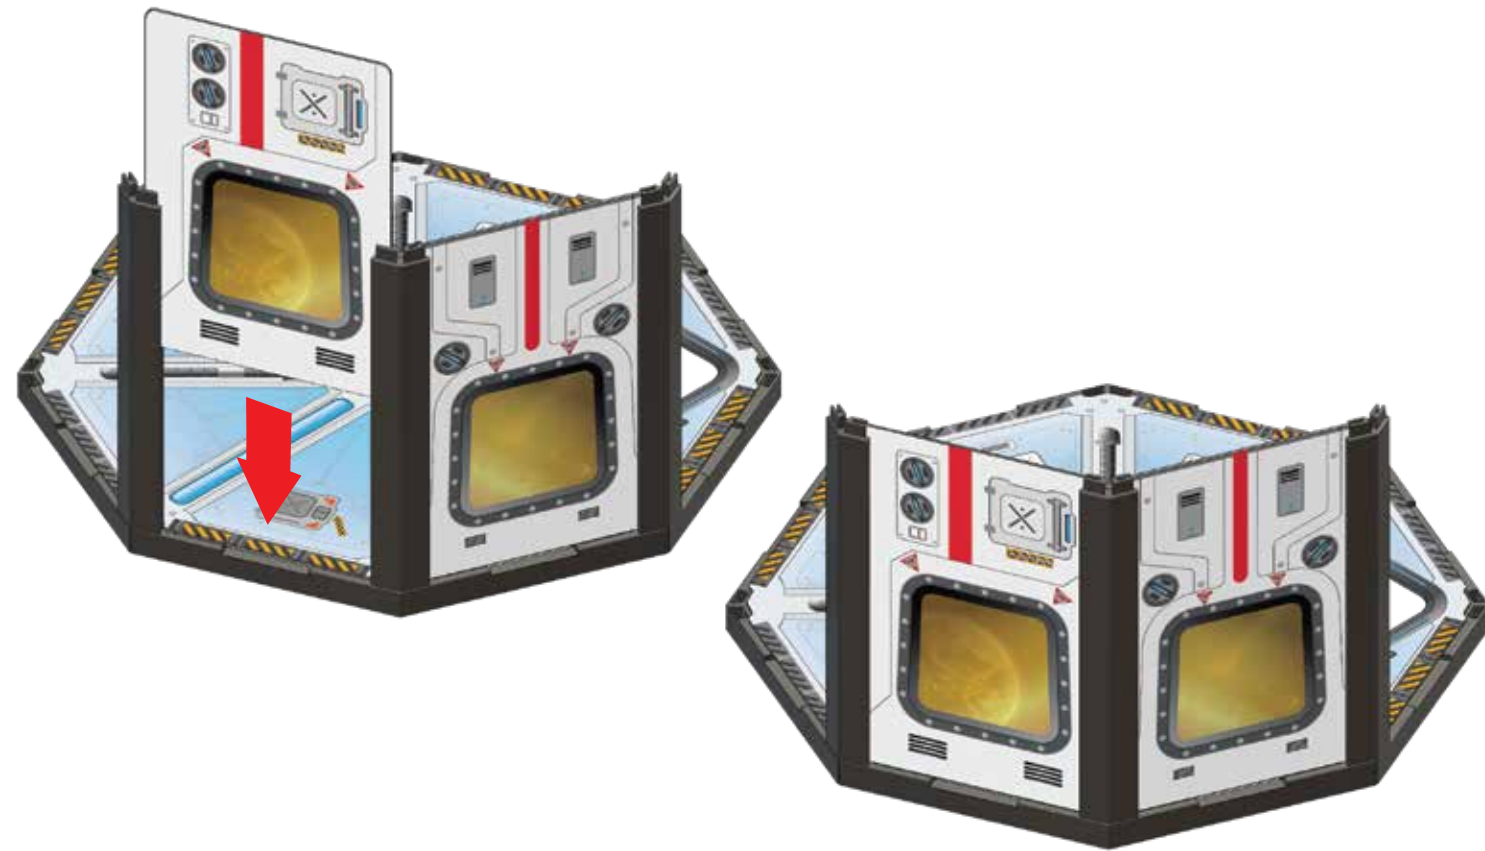

GUJO
ADVENTURE

MISSION MARS ROCKET

AGES 7+

- 1 SEE PAGES 56 & 57 FOR A COMPLETE PARTS LIST**
- 2 CHECK THE PANEL NUMBER**

SLIDE THE PANEL INTO POSTS

**COMMAND
MODULE**

**LIVING
QUARTERS**

**ENGINE
ROOM**