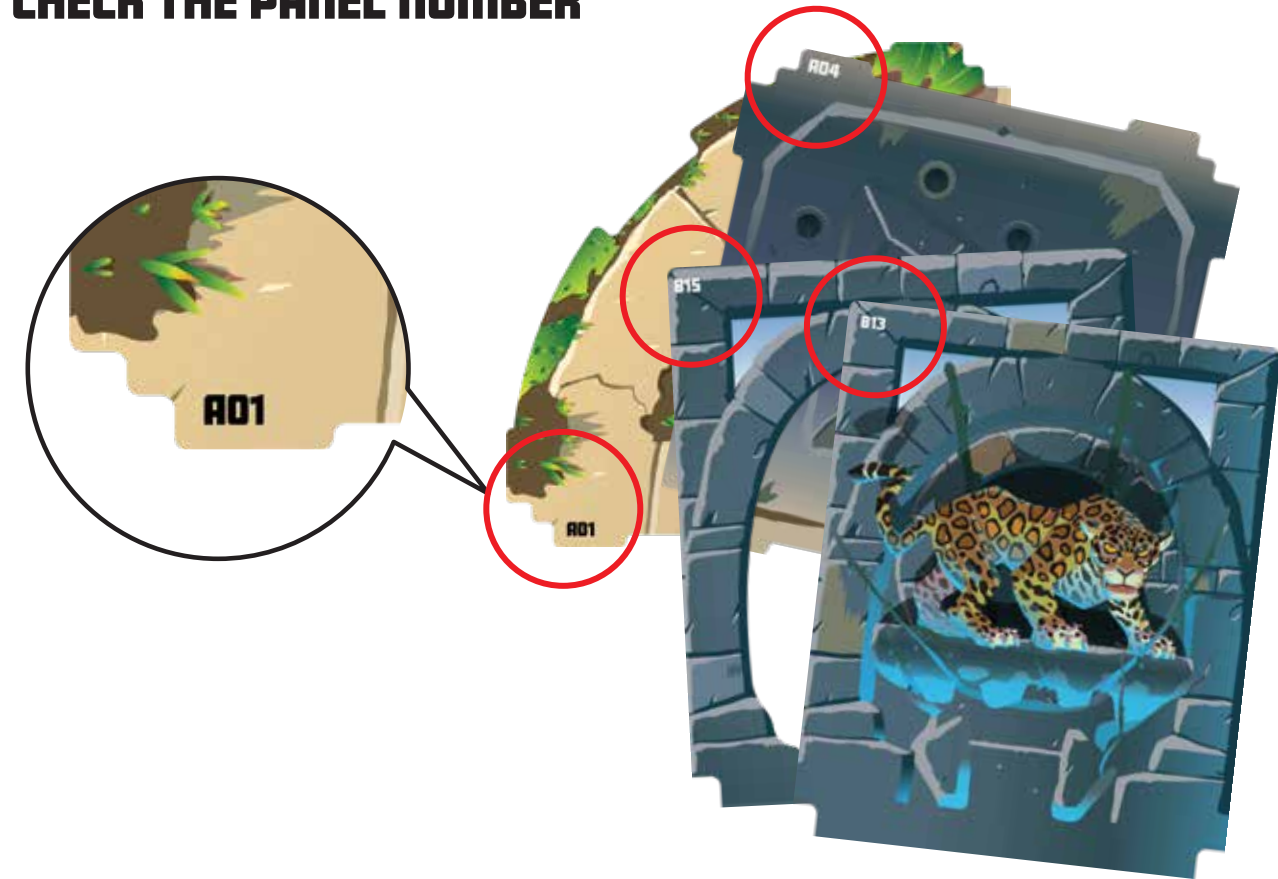

GUJO[®]
ADVENTURE

LOST JUNGLE TEMPLE

AGES 6+

1 SEE PAGE 40 & 41 FOR A COMPLETE PARTS LIST

2 CHECK THE PANEL NUMBER

SLIDE THE PANEL INTO POSTS

A

**STEP
1**