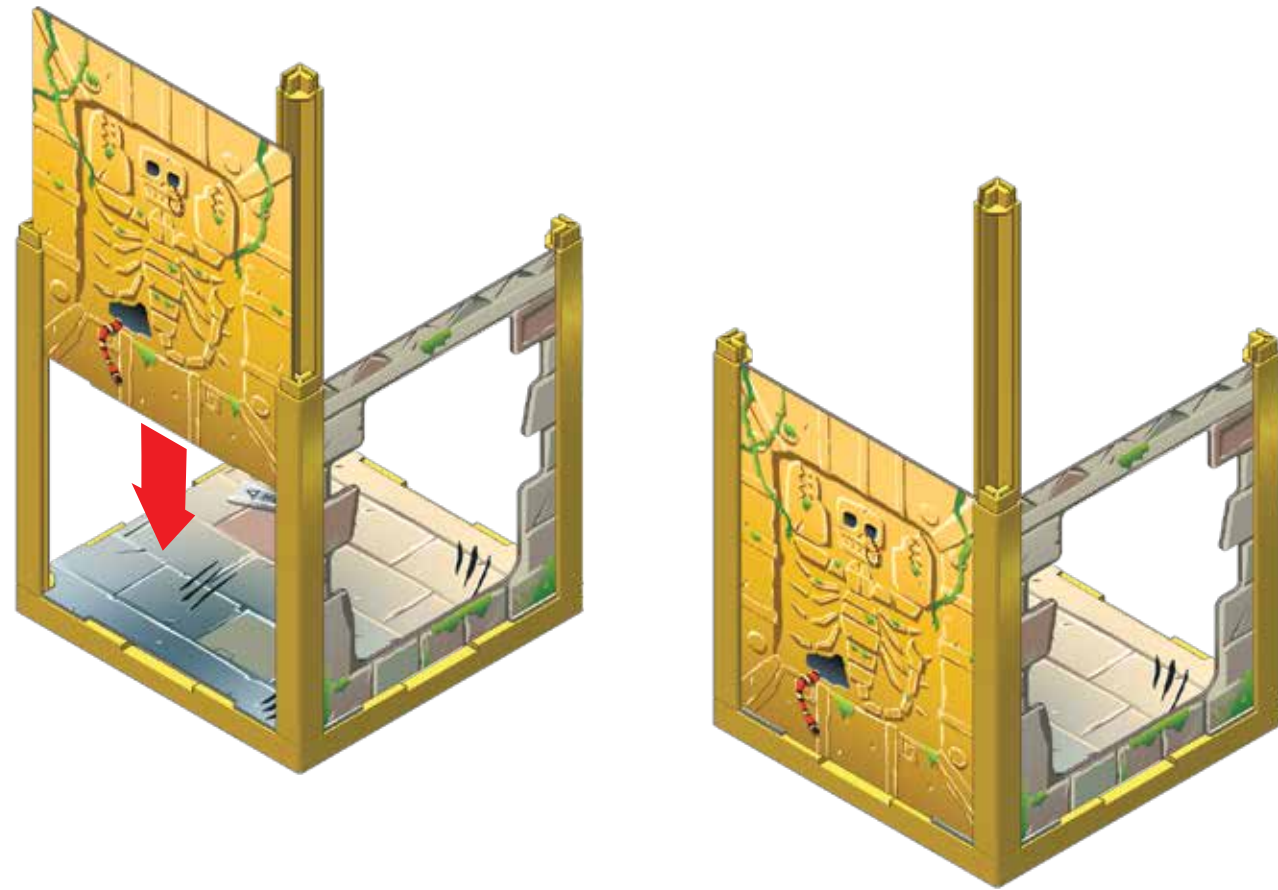

GUJO[®]
ADVENTURE

LOST JUNGLE TEMPLE

AGES 6+

1 SEE PAGE 40 & 41 FOR A COMPLETE PARTS LIST

2 CHECK THE PANEL NUMBER

SLIDE THE PANEL INTO POSTS

A

**STEP
1**

x7

x2

x10

GUIJO™

A

STEP 2

A01

A02